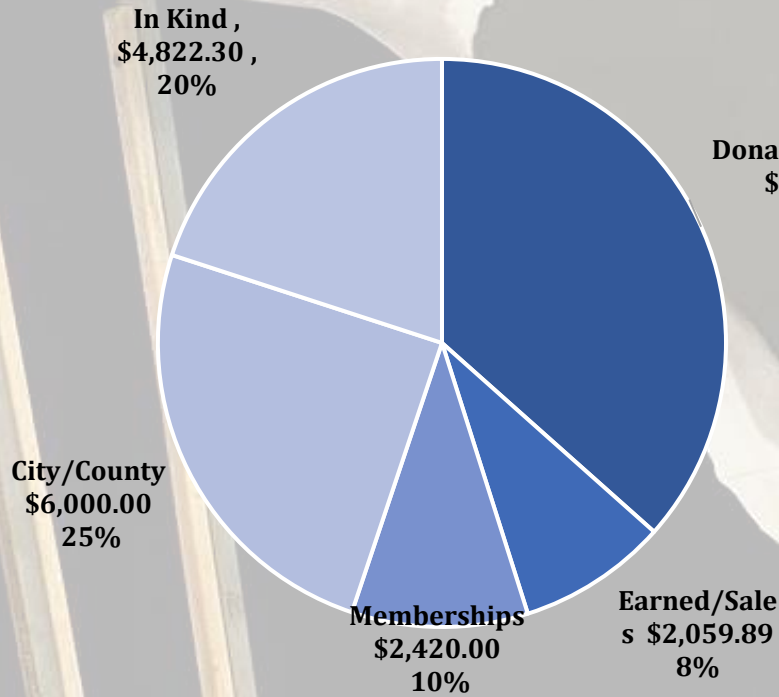

A Small Museum With BIG Ideas

SECRETARY'S REPORT 2022 ANNUAL MEETING MINUTES

- Added \$11,000 to our reserves
- 300 active members in 29 states in 2021
- Don Rimathe was elected to the Board
- All other Board members elected to remain on the Board
- Exhibits included the “Life on a WWI Submarine” and “The Barn – The Heart of the Farm”
- A new 2021 Christmas card and 6 new postcards designs were added to our merchandise

A Small Museum With BIG Ideas

TREASURER'S REPORT 2022 FINANCIALS

Operating Income

Operating Expenses

OPERATING RESERVES
TOTAL OPERATING RESERVES
AS OF 31 DECEMBER 2022
\$34,817

LONG TERM INVESTEMENTS:
\$60,000