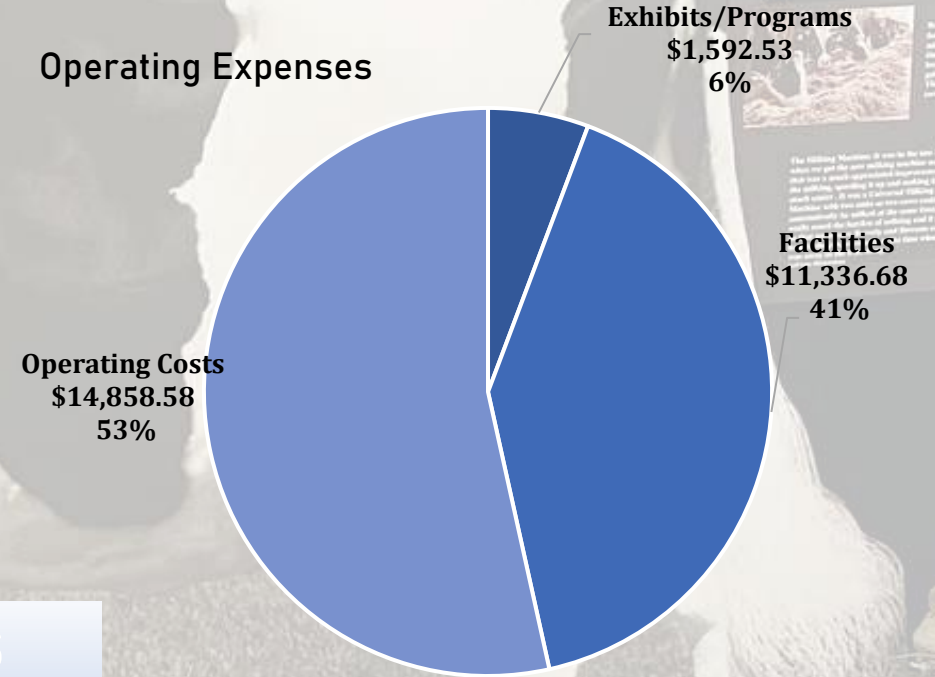

A Small Museum With BIG Ideas

SECRETARY'S REPORT 2022 ANNUAL MEETING MINUTES

- Added \$11,000 to our reserves
- 300 active members in 29 states in 2021
- Don Rimathe was elected to the Board
- All other Board members elected to remain on the Board
- Exhibits included the “Life on a WWI Submarine” and “The Barn – The Heart of the Farm”
- A new 2021 Christmas card and 6 new postcards designs were added to our merchandise

A Small Museum With BIG Ideas

TREASURER'S REPORT 2022 FINANCIALS

Operating Income

Operating Expenses

OPERATING RESERVES
TOTAL OPERATING RESERVES
AS OF 31 DECEMBER 2022
\$34,817

LONG TERM INVESTEMENTS:
\$60,000